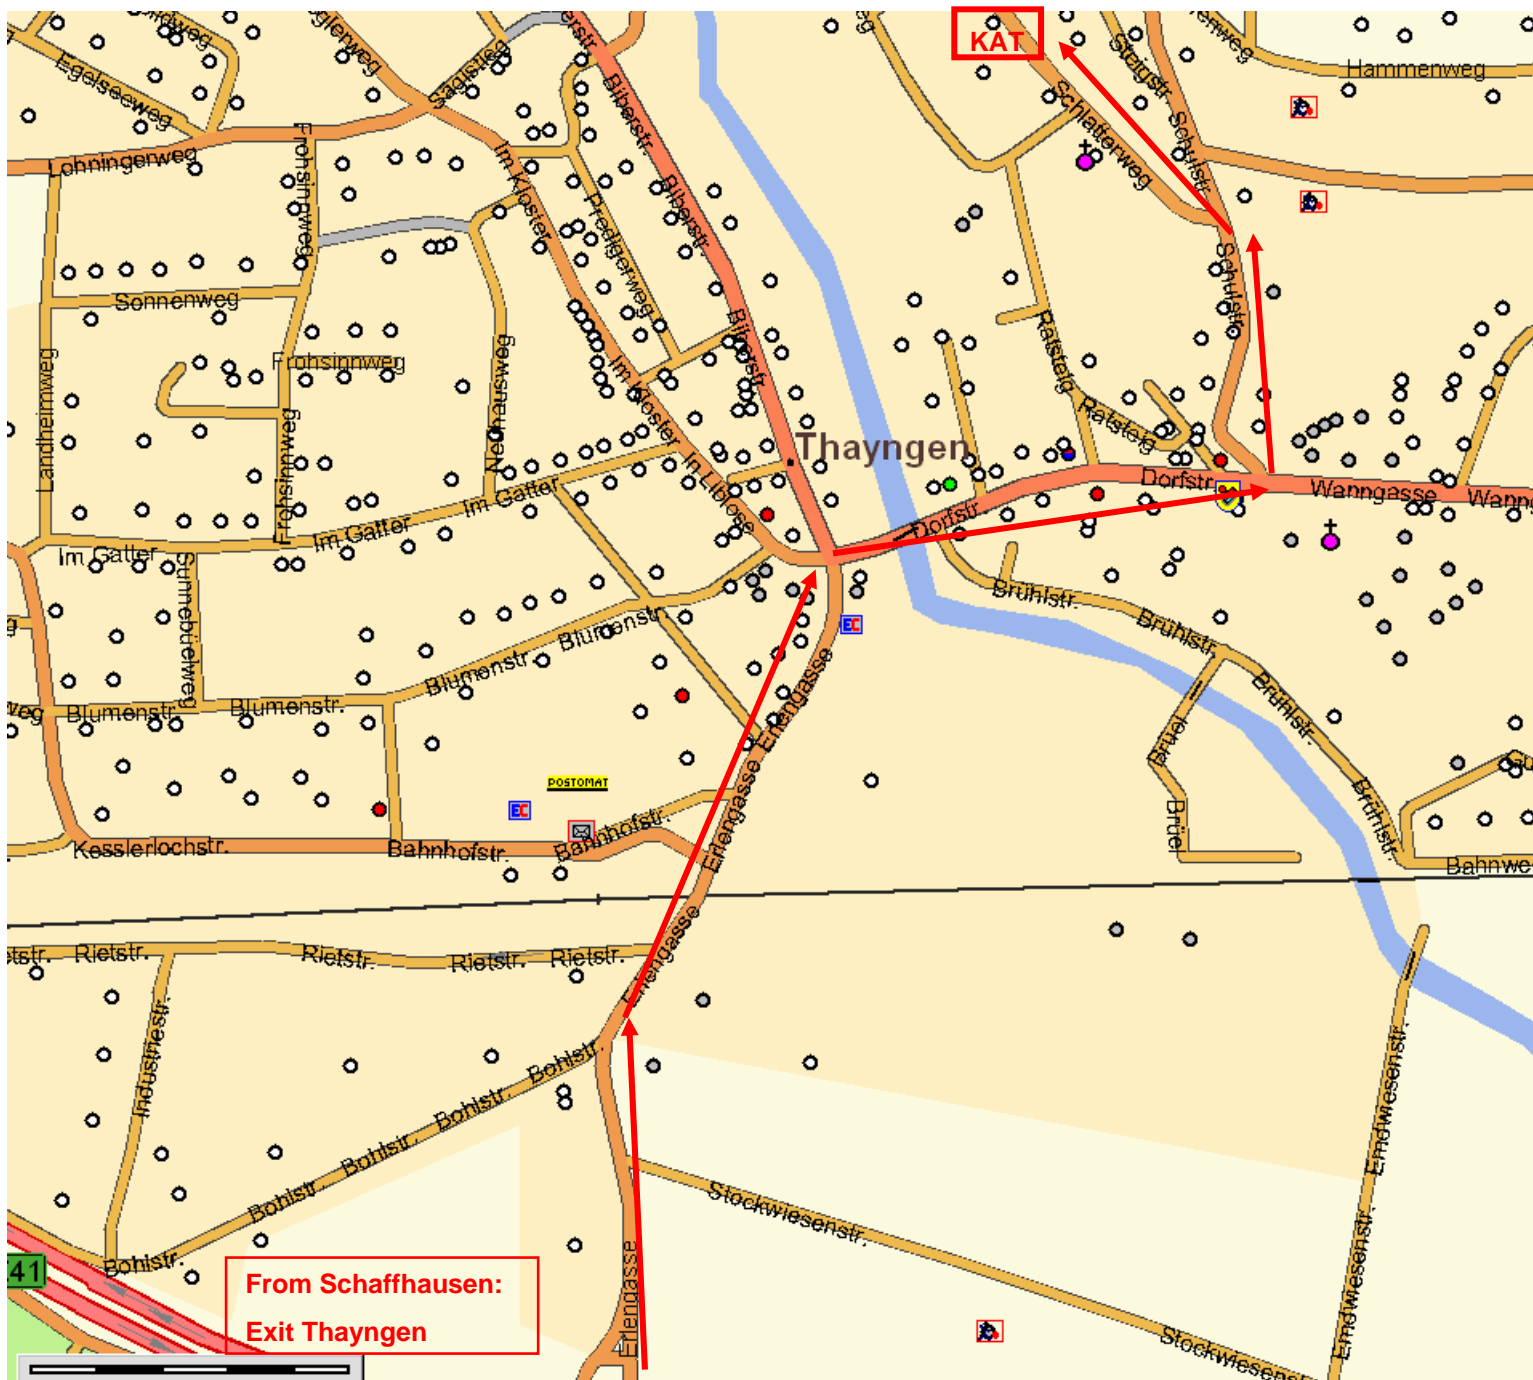

Augustin

Coming from Schaffhausen,
take exit „Thayngen“

Turn left into Erlengasse

Continue straight through
roundabout and turn right
into Dorfstrasse at the
second roundabout in the
village centre

Follow Dorfstrasse and turn
left into Schulstrasse after
Restaurant Gemeindehaus

Follow Schulstrasse and turn
left into Schlatterweg

After about 100m, on the left
side, you will see our factory
and parking places for
visitors

**From Schaffhausen:
Exit Thayngen**

Karl Augustin AG
Im Merzenbrunnen 11
(Schlatterweg 11)
8240 Thayngen